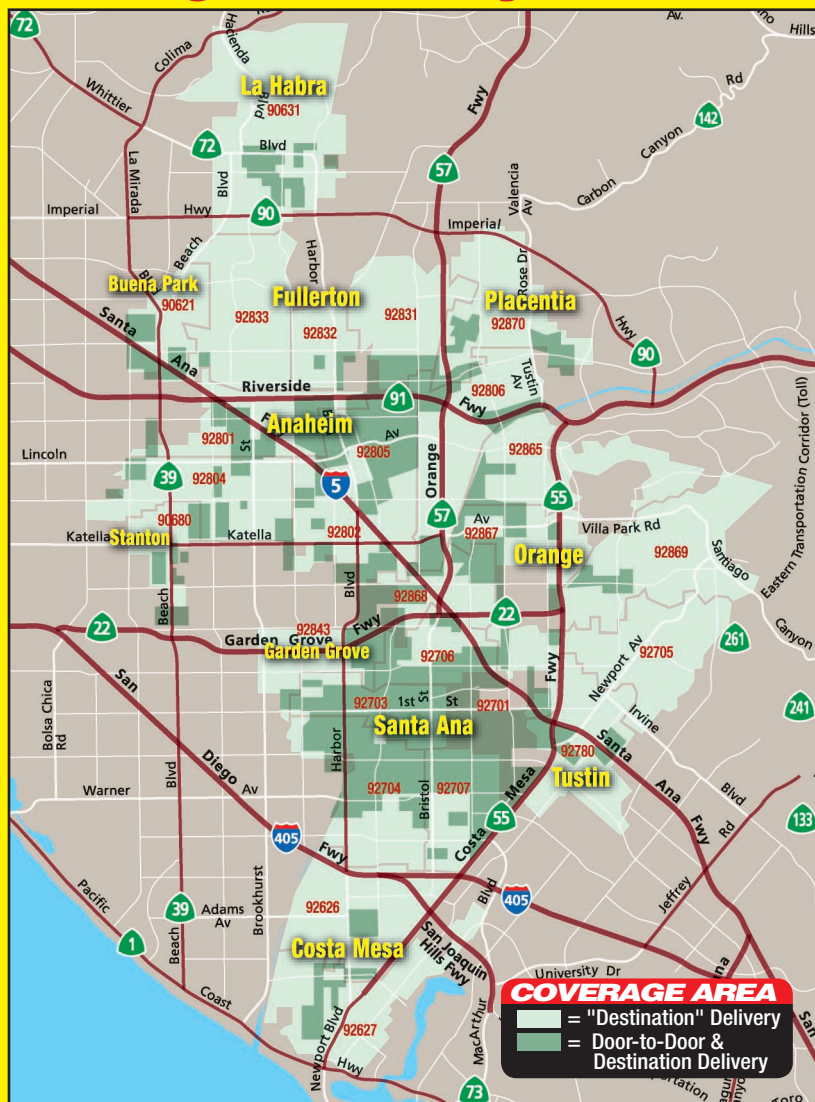

Desde
1972

United

PÁGINAS AMARILLAS

El Directorio Para La Comunidad Latina

Orange County Central

área NUEVA

CITIES INCLUDED:

Anaheim, Buena Park, Costa Mesa, Fullerton, Garden Grove, La Habra, Orange, Placentia, Santa Ana, Stanton, Tustin

ZIP CODES COVERED:

90621, 90631, 90680, 92627, 92701, 92703, 92704, 92705, 92706, 92707, 92780, 92801, 92802, 92805, 92806, 92831, 92832, 92833, 92843, 92865, 92867, 92868, 92869, 92870

FEATURES:

- 50% - 70% LOWER RATES
- FREE White & Yellow Page Listings
- Local Neighborhood Coverage
- Guaranteed Distribution
- Local Events & Attractions
- Community Guide Pages
- Government Pages

Distribution Info:*

Total Area Distribution	81,000
Direct (Door to Door)	35,000
Destination	46,000

*Distribution numbers are approximates.

Demographics:

Total Hispanic Population ...	600,275
Spanish-Speaking Only	43%
Median Hispanic Income	\$40,500